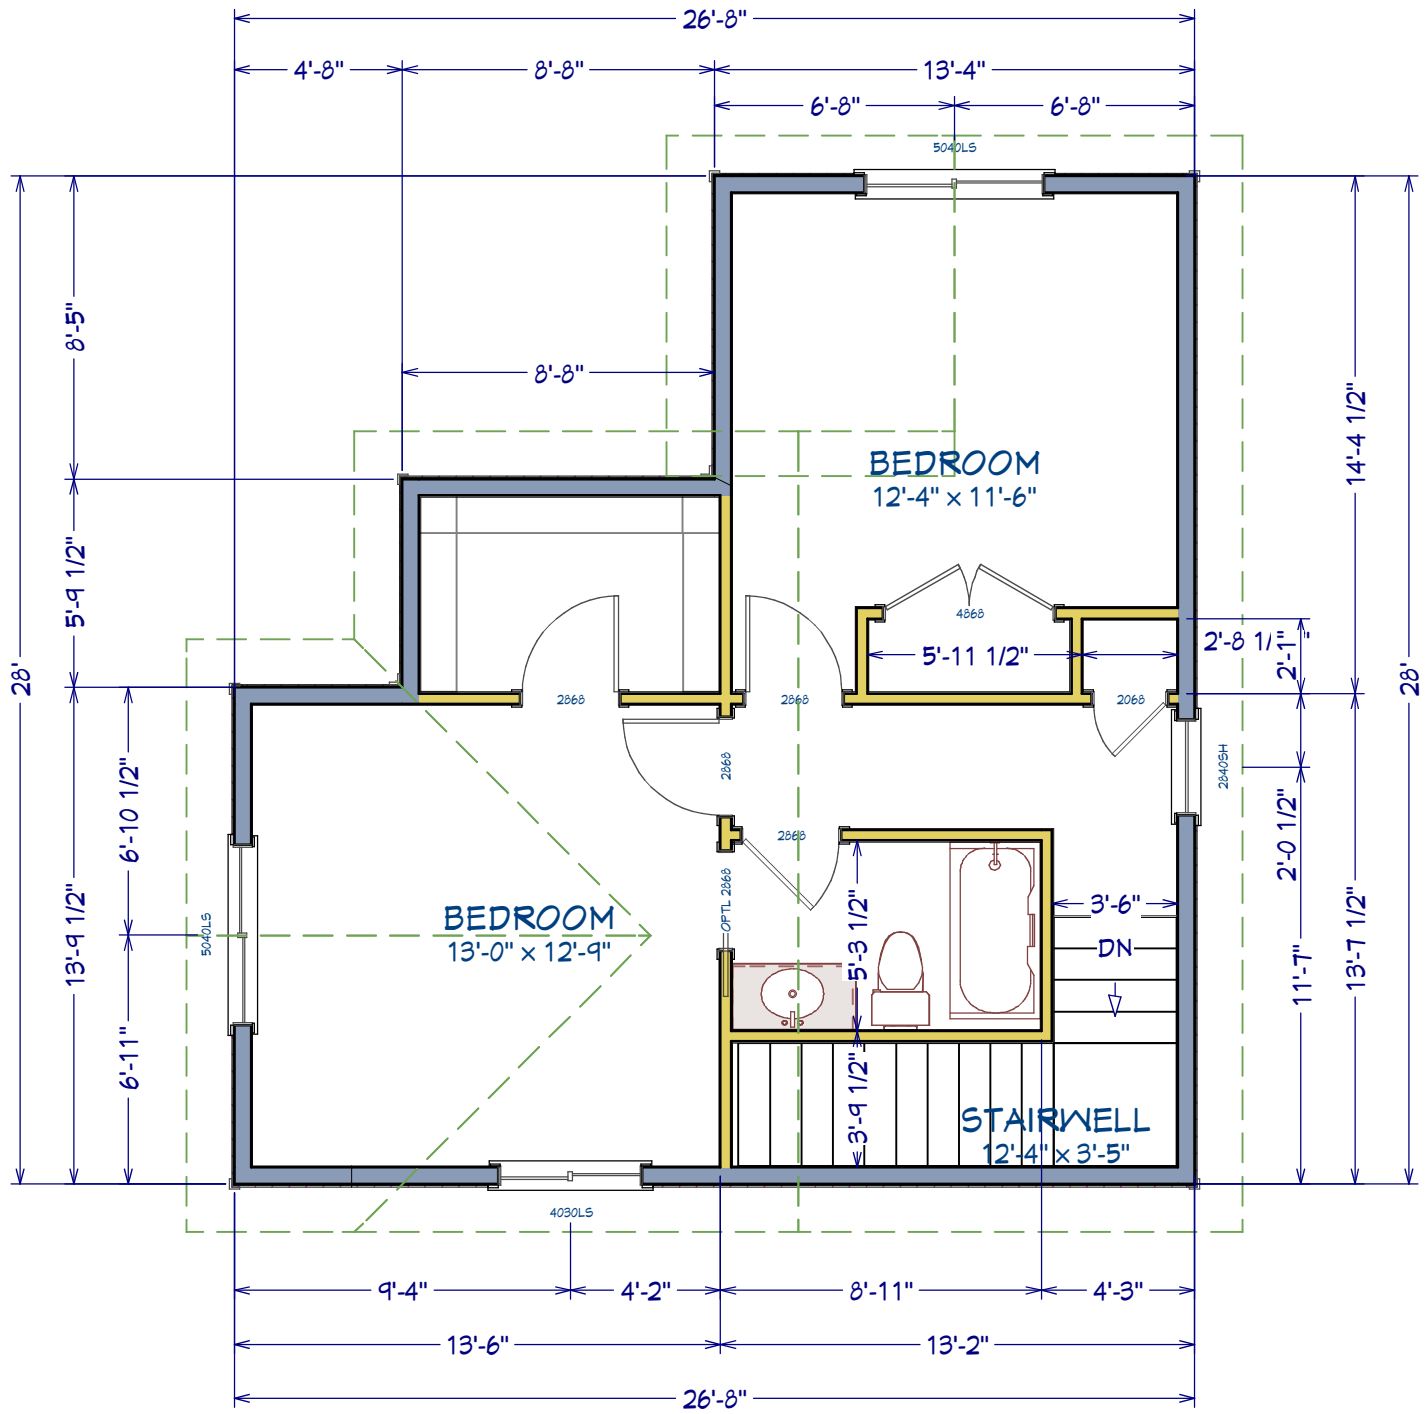

Payton Way Lot 1(01.10.22)
 UPPER FLOOR = 543
 LOWER FLOOR = 1118
 TOTAL = 1661 sqft

LIVING AREA
 1118 sq ft

LIVING AREA
543 sq ft